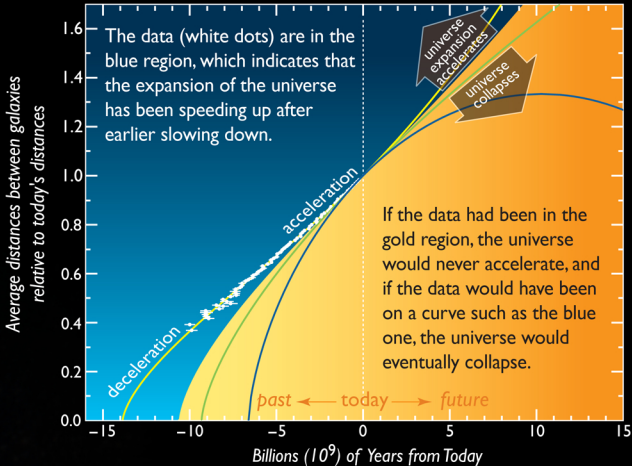

# Accelerating Expansion from Dark Energy

Plot courtesy of the Supernova Cosmology Project at LBNL